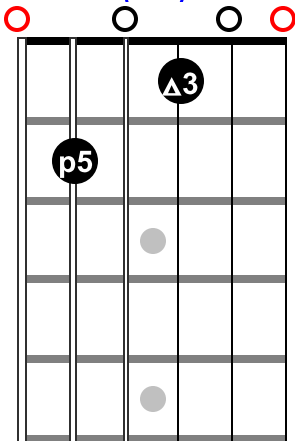

Barre Chords - E Family

isabellguitar.com

Open Major Shape (E)

2 3 1

Major Barre Chord (G)

1 3 4 2 1 1

Open Minor Shape (Em)

2 3

Minor Barre Chord (Gm)

1 3 4 1 1 1

Open 7 Shape (E7)

2 1

7 Barre Chord (G7)

1 3 1 2 1 1

Open Minor 7 Shape (Em7)

2

Minor 7 Barre Chord (Gm7)

1 3 1 1 1 1

Open Major 7 Shape (Emaj7)

3 1 2

Major 7 Barre Chord (Gmaj7)

1 4 2 3 1 1

Alternate (Gmaj7)

1 3 4 2