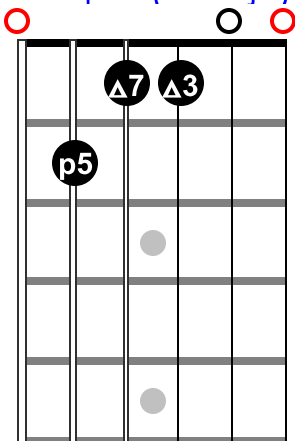

Barre Chords - E Family

isabellguitar.com

Open Major Shape (E)

2 3 1

Major Barre Chord (G)

1 3 4 2 1 1

Open Minor Shape (Em)

2 3

Minor Barre Chord (Gm)

1 3 4 1 1 1

Open 7 Shape (E7)

2 1

7 Barre Chord (G7)

1 3 1 2 1 1

Open Minor 7 Shape (Em7)

2

Minor 7 Barre Chord (Gm7)

1 3 1 1 1 1

Open Major 7 Shape (Emaj7)

3 1 2

Major 7 Barre Chord (Gmaj7)

1 4 2 3 1 1

Alternate (Gmaj7)

1 3 4 2